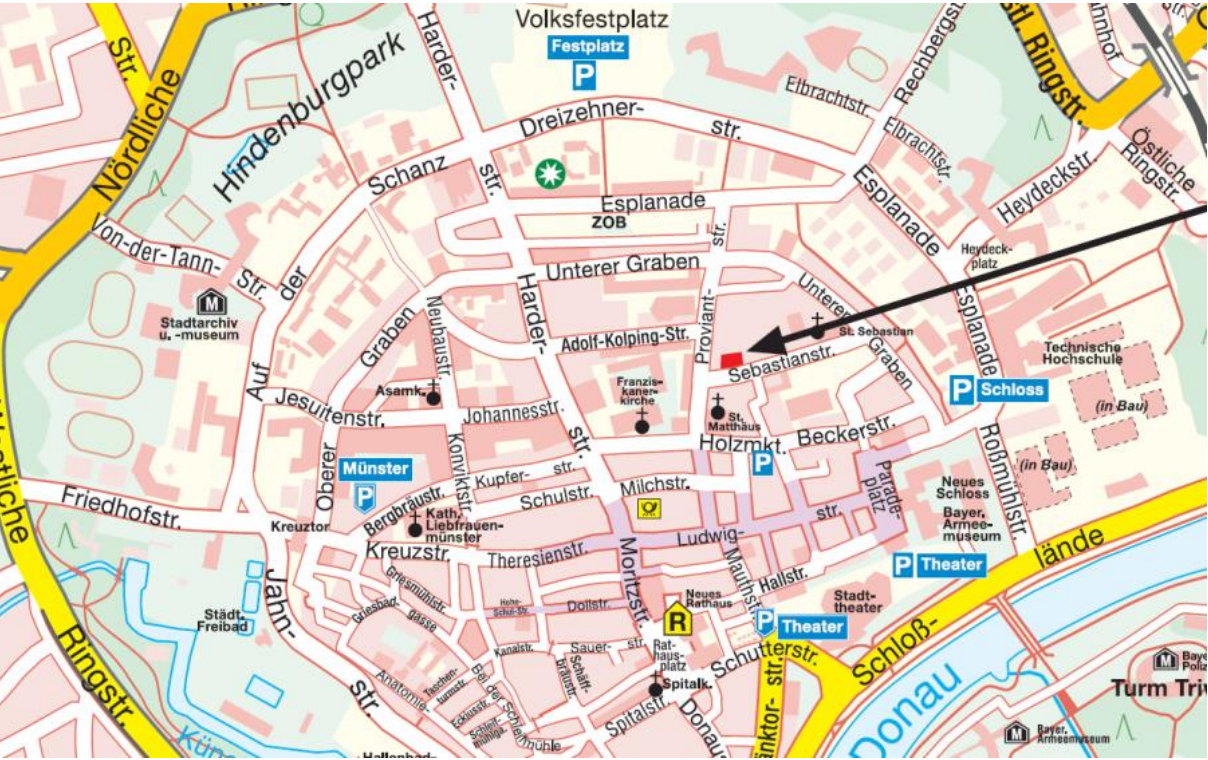

Directions to C&S, Ingolstadt/Germany

By Train: Go to Ingolstadt Station. Take Bus 10 or Bus 11 till "ZOB". After a 500 meters walk, you will reach your destination. (see map on the next page)

C&S group GmbH
Contact Information:

Directions to C&S, Ingolstadt/Germany

Travel Directions Ingolstadt – Parking and Hotels

Parking (with costs):

- In front of the office, maximum 2 hours between 09:00 – 18:00 h
- Parking area **Festplatz**, Dreizehnerstraße, 500 m walk to C&S
- Parking garage **Schloss**, Esplande 5, 550 m walk to C&S
- Parking garage **Theater**, Schutterstraße, 500 m walk to C&S)