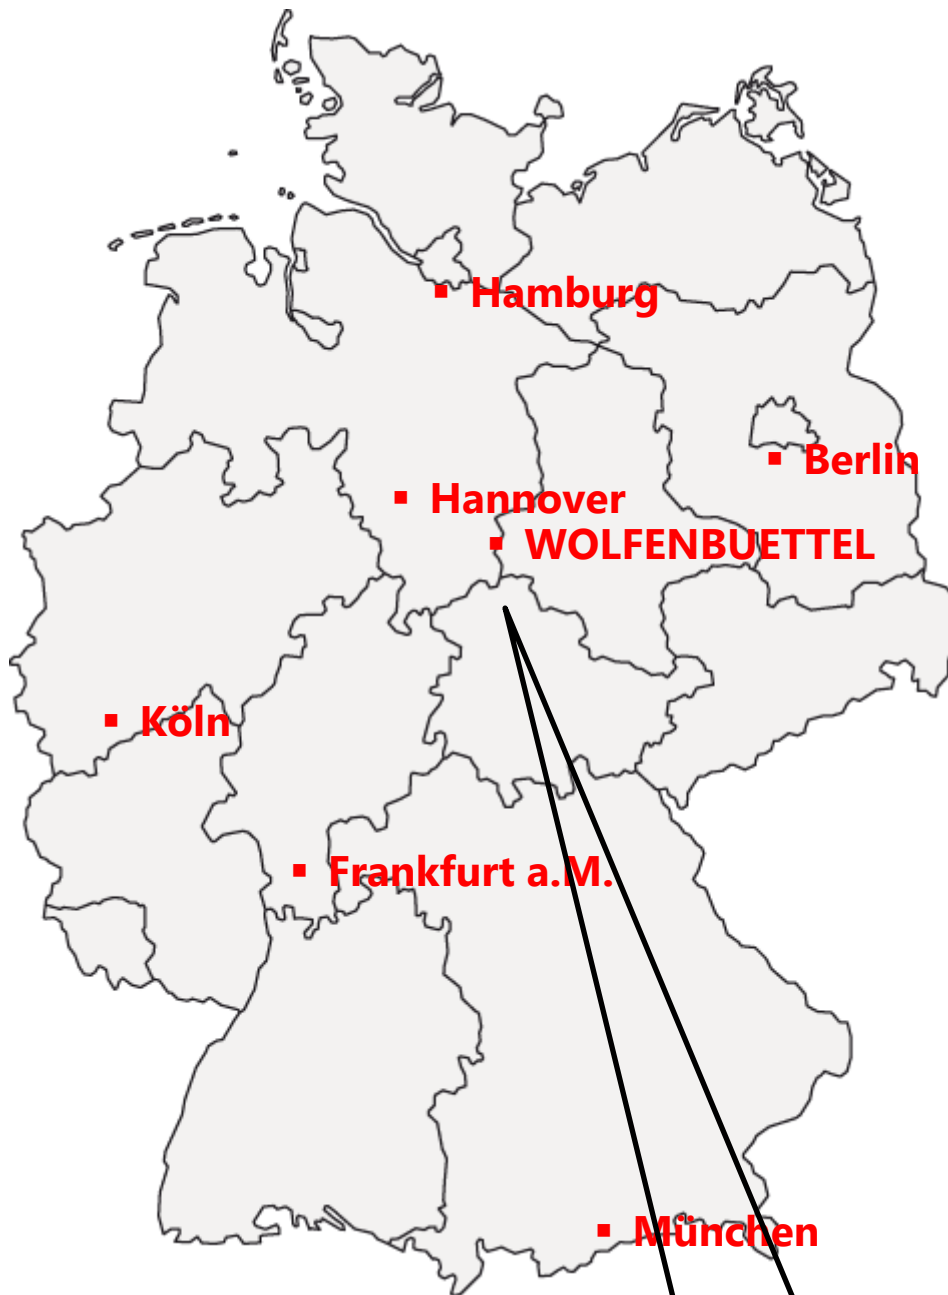

## Directions to C&S, Wolfenbuettel/Germany

**By Train:** Go to Braunschweig Station. Then take a taxi to Wolfenbüttel (14 km), Schweigerstraße 13a.

For a detailed bus connection, please contact us.

# Directions to C&S, Wolfenbuettel/Germany

# Travel Directions Wolfenbuettel – C&S Building/Parking

**Parking:**

In front of the office, free of charge

## Directions to C&S, Wolfenbuettel/Germany

Travel Directions Wolfenbuettel – Hotels

**Hotels:**

*Wolfenbüttel:*

**Rilano 24/7 \*\*\***

Bahnhofstraße 9  
38300 Wolfenbüttel  
Tel. 05331 98860  
[www.rilano-247-hotel-wolfenbuettel.de](http://www.rilano-247-hotel-wolfenbuettel.de)