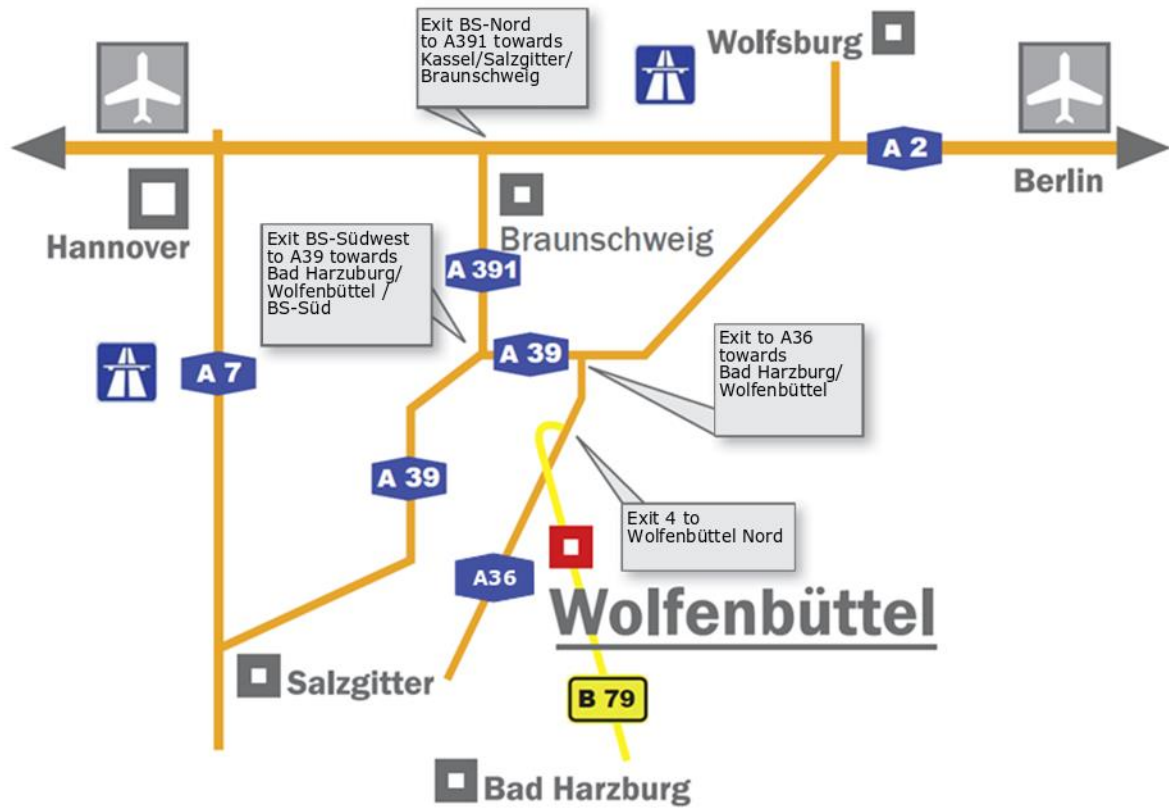

## Directions to C&S, Wolfenbuettel/Germany

**By Train:** Go to Braunschweig Station. Then take a taxi to Wolfenbüttel (14 km), Schweigerstraße 13a.

For a detailed bus connection, please contact us.

# Directions to C&S, Wolfenbuettel/Germany

# Travel Directions Wolfenbuettel – C&S Building/Parking

**Parking:**

In front of the office, free of charge

## Directions to C&S, Wolfenbuettel/Germany

Travel Directions Wolfenbuettel – Hotels

**Hotels:**

*Wolfenbüttel:*

**Rilano 24/7 \*\*\***

Bahnhofstraße 9  
38300 Wolfenbüttel  
Tel. 05331 98860  
[www.rilano-247-hotel-wolfenbuettel.de](http://www.rilano-247-hotel-wolfenbuettel.de)