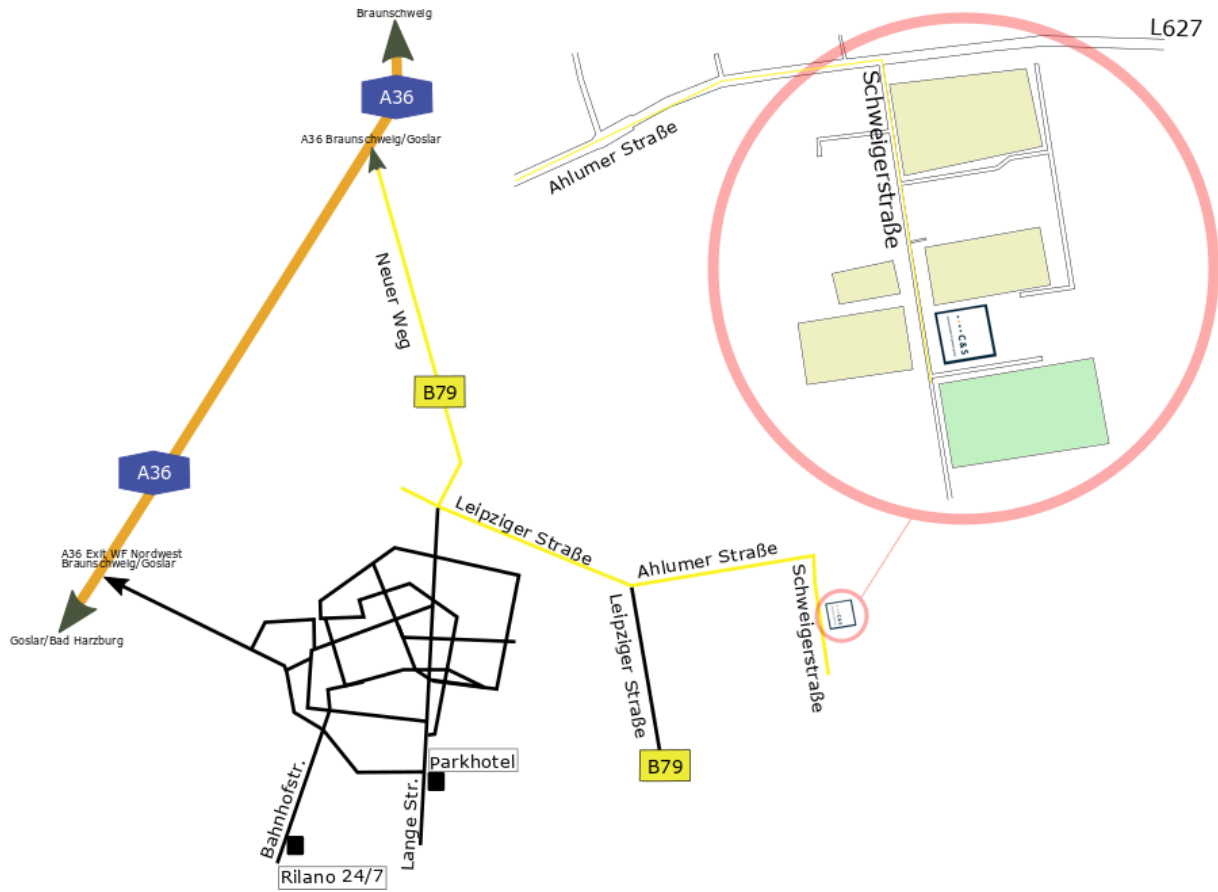

## Directions to C&S, Wolfenbuettel/Germany

**By Train:** Go to Braunschweig Station. Then take a taxi to Wolfenbüttel (14 km), Schweigerstraße 13a.

For a detailed bus connection, please contact us.

# Directions to C&S, Wolfenbuettel/Germany

# Travel Directions Wolfenbuettel – C&S Building/Parking

**Parking:**

In front of the office, free of charge